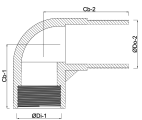

**Profec Nr. 92 Elbow 90° cast  
iron galvanised 3/4" x 1/2"  
female thread x male thread  
25bar DVGW (1009215)**

# TECHNICAL SPECIFICATIONS

Material	cast iron
Surface treatment	galvanised
Approval	DVGW
Connection	female thread x male thread
Fitting nr.	Nr. 92
Temperature range	-20°C - 120°C
Pressure	25 bar
Size	3/4" x 1/2"

## DIMENSIONS

ØDi-1	3/4 "
ØDo-2	1/2 "
Cb-1	30 mm
Cb-2	40 mm
β	90 °

**Last modified date: 05/10/2025**

Bosta UK Ltd.  
Reflection House  
Olding Road  
Bury St. Edmunds  
Suffolk  
IP33 3TA  
T +44 (0) 1284 716580  
E [enquiries@bosta.co.uk](mailto:enquiries@bosta.co.uk)  
<http://www.bosta.com>