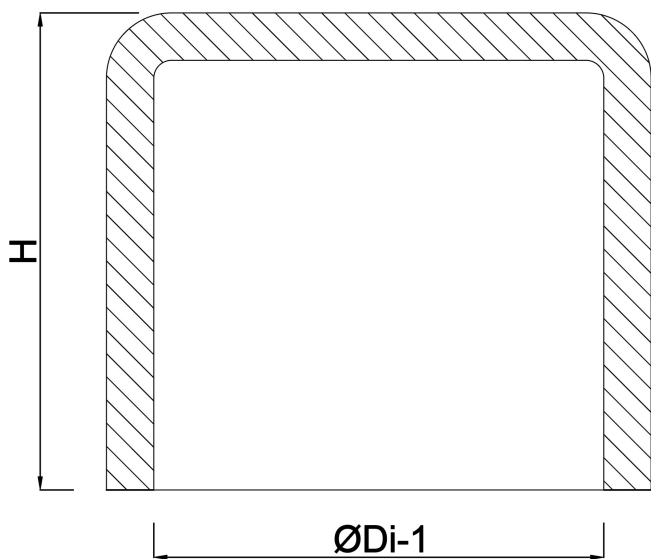

VDL Cap PVC-U 20 mm glue socket 16bar grey (7002812)

VL Van de Lande

TECHNICAL SPECIFICATIONS

Colour	grey
Material	PVC-U
Size	20 mm
Connection	glue socket
Pressure	16 bar

DIMENSIONS

H	25 mm
P-1	16 mm
ØDi-1	20 mm