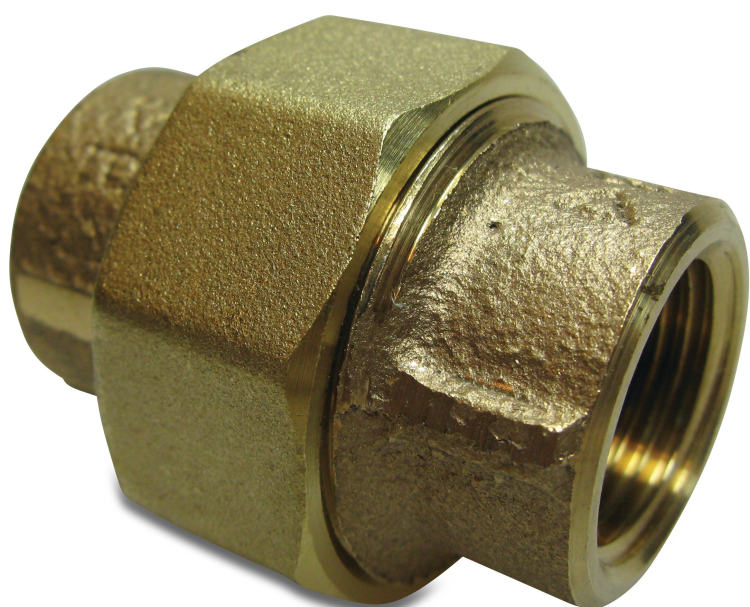

**Nr. 340 Union coupler bronze 1
1/4" female thread 25bar type
conical (0720549)**

TECHNICAL SPECIFICATIONS

| | |
|-------------|---------------|
| Type | conical |
| Material | bronze |
| Connection | female thread |
| Fitting nr. | Nr. 340 |
| Size | 1 1/4" |
| Length | 64 mm |
| Pressure | 25 bar |