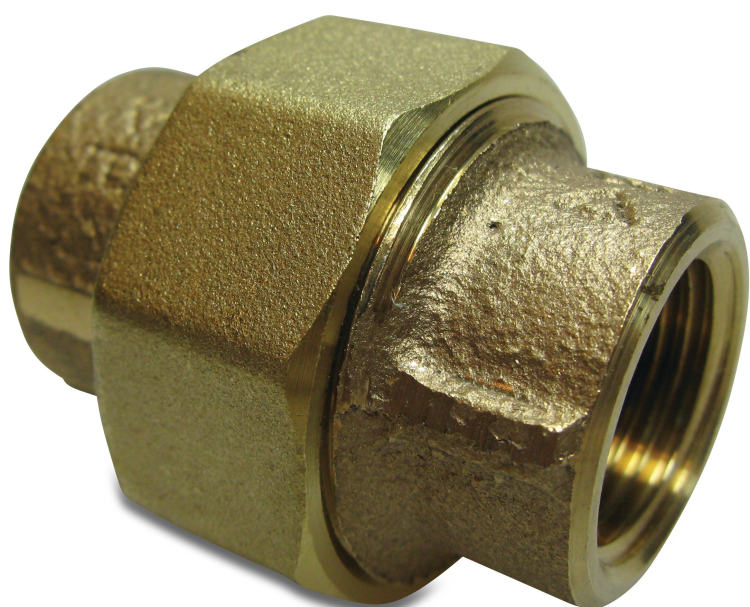

**Nr. 340 Union coupler bronze 1
1/4" female thread 25bar type
conical (0720549)**

TECHNICAL SPECIFICATIONS

Type	conical
Material	bronze
Connection	female thread
Fitting nr.	Nr. 340
Size	1 1/4"
Length	64 mm
Pressure	25 bar