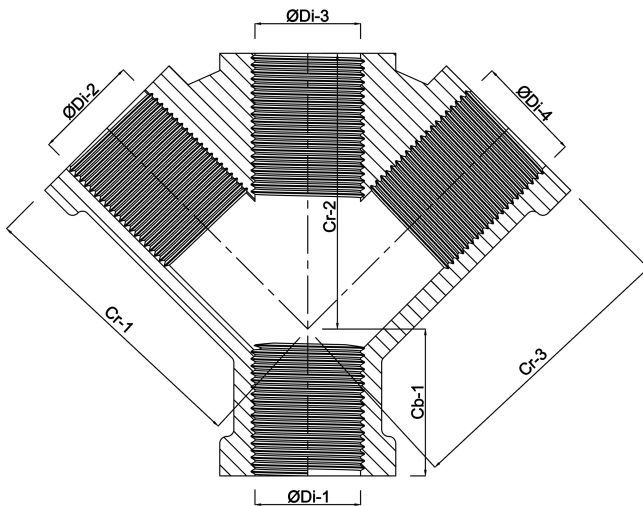

Profec Quick coupler 3-way distributor brass 3/8" female thread 30bar (0420512)

TECHNICAL SPECIFICATIONS

Material	brass
Connection	female thread
Max. temperature	120 °C
Pressure	30 bar
Max. temp.	120 °C
Size	3/8"

DIMENSIONS

Cb-1	23 mm
Cr-1	45 mm
Cr-2	45 mm
Cr-3	45 mm
F-1	20 mm
F-2	17 mm
F-3	17 mm
F-4	17 mm
L	68 mm

ØDi-1 3/8 "

ØDi-2 3/8 "

ØDi-3 3/8 "

ØDi-4 3/8 "

Last modified date: 13/03/2026

Bosta UK Ltd.
Reflection House
Olding Road
Bury St. Edmunds
Suffolk
IP33 3TA
T +44 (0) 1284 716580
E enquiries@bosta.co.uk
<http://www.bosta.com>