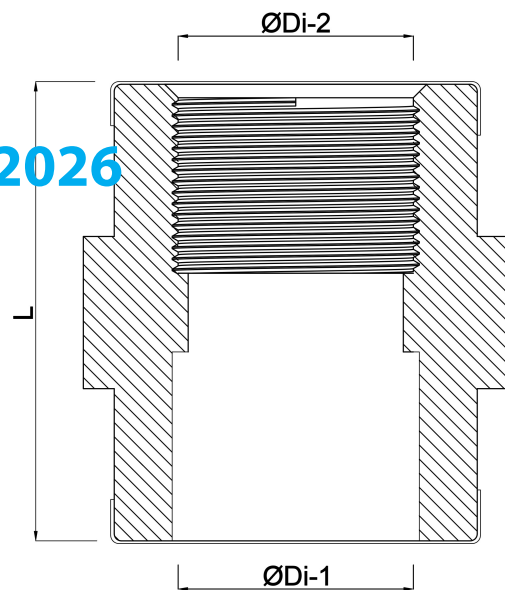

**Profec Adaptor socket PVC-U
50 mm x 1 1/2" glue socket x
female thread 10bar grey
(0110826)**

TECHNICAL SPECIFICATIONS

Colour	grey
Material	PVC-U
Connection	glue socket x female thread
Pressure	10 bar
Size	50 mm x 1 1/2"

DIMENSIONS

L	58.5 mm
ØDi-1	50 mm
ØDi-2	1 1/2 "

Last modified date: 13/03/2026

Bosta UK Ltd.
Reflection House
Olding Road
Bury St. Edmunds
Suffolk
IP33 3TA
T +44 (0) 1284 716580
E enquiries@bosta.co.uk

<http://www.bosta.com>