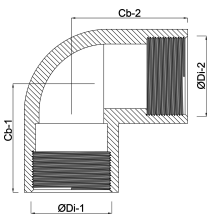

Profec Nr. 90 Elbow 90° brass
3/4" x 1" female thread 20bar
(0708805)

TECHNICAL SPECIFICATIONS

Material	brass
Connection	female thread
Fitting nr.	Nr. 90
Size	3/4" x 1"
Max. temperature	120 °C
Pressure	20 bar
Max. temp.	120 °C

DIMENSIONS

Cb-1	33.5 mm
Cb-2	35 mm
ØDi-1	3/4 "
ØDi-2	1 "
β	90 °

Last modified date: 13/03/2026

Bosta UK Ltd.
Reflection House
Olding Road
Bury St. Edmunds
Suffolk
IP33 3TA
T +44 (0) 1284 716580
E enquiries@bosta.co.uk
<http://www.bosta.com>