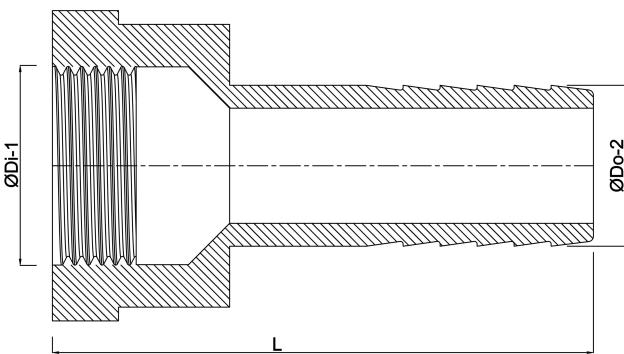

**Profec Barbed adaptor
stainless steel 316 2" x 50 mm
female thread x hose tail 16bar
(7043869)**

TECHNICAL SPECIFICATIONS

Material stainless steel 316

Connection female thread x hose tail

Pressure 16 bar

Size 2" x 50 mm

Spanner 67.5

DIMENSIONS

L 94.5 mm

ØDi-1 2"

ØDo-2 50 mm

Last modified date: 06/07/2026

Bosta UK Ltd.
Reflection House
Olding Road
Bury St. Edmunds
Suffolk
IP33 3TA
T +44 (0) 1284 716580
E enquiries@bosta.co.uk
<http://www.bosta.com>