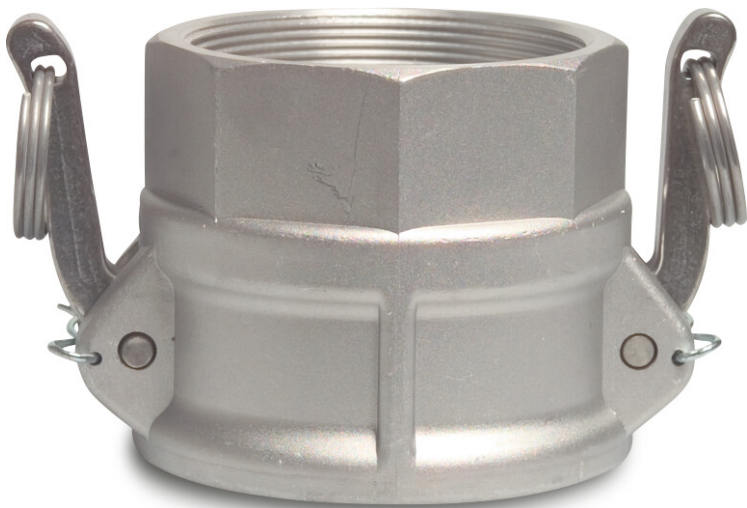

**Quick coupler aluminium 3/4"  
female part Camlock x female  
thread 16bar type Camlock D  
(0431543)**

# TECHNICAL SPECIFICATIONS

Type	Camlock D
Material	aluminium
Connection	female part Camlock x female thread
Size	3/4"
Length	52,75 mm
Outer ø	41,5 mm
Pressure	16 bar

**Last modified date: 23/05/2026**

Bosta UK Ltd.  
Reflection House  
Olding Road  
Bury St. Edmunds  
Suffolk  
IP33 3TA  
T +44 (0) 1284 716580  
E [enquiries@bosta.co.uk](mailto:enquiries@bosta.co.uk)  
<http://www.bosta.com>