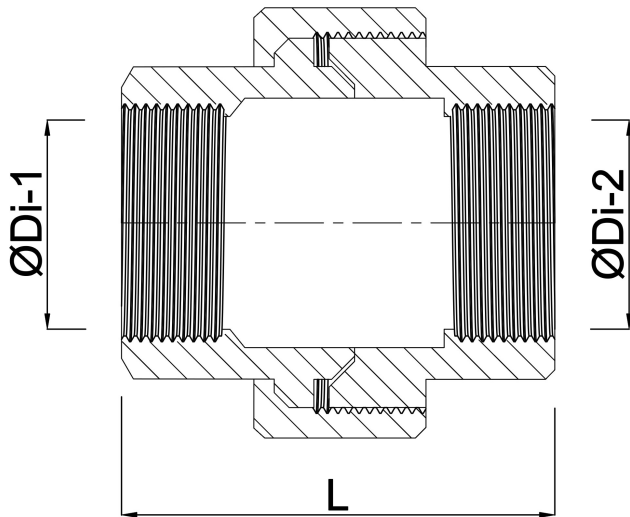

**Profec Nr. 340 Union coupler
cast iron galvanised 2 1/2"
female thread 25bar DVGW
type conical (1034010)**

TECHNICAL SPECIFICATIONS

Type	conical
Material	cast iron
Surface treatment	galvanised
Approval	DVGW
Connection	female thread
Fitting nr.	Nr. 340
Temperature range	-20°C - 120°C
Pressure	25 bar
Size	2 1/2"
Length	85 mm

DIMENSIONS

F-1	25 mm
F-2	25 mm
K-1	84 mm
K-2	84 mm
Kn	109 mm

L 86 mm

ØDi-1 2 1/2 "

ØDi-2 2 1/2 "

PRODUCT INFORMATION

Conical seal.

Last modified date: 24/05/2026