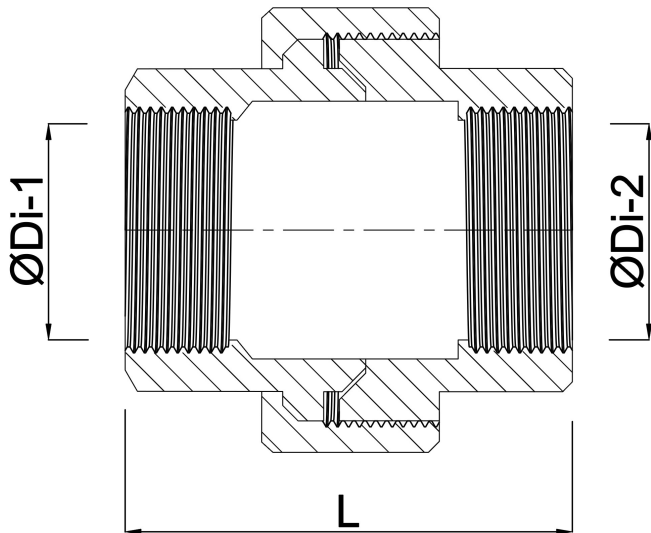

**Profec Nr. 340 Union coupler
cast iron galvanised 2 1/2"
female thread 25bar DVGW
type conical (1034010)**

TECHNICAL SPECIFICATIONS

Type	conical
Material	cast iron
Surface treatment	galvanised
Approval	DVGW
Connection	female thread
Fitting nr.	Nr. 340
Temperature range	-20°C - 120°C
Pressure	25 bar
Size	2 1/2"
Length	85 mm

DIMENSIONS

F-1	25 mm
F-2	25 mm
K-1	84 mm
K-2	84 mm
Kn	109 mm

L 86 mm

ØDi-1 2 1/2 "

ØDi-2 2 1/2 "

PRODUCT INFORMATION

Conical seal.

Last modified date: 14/03/2026