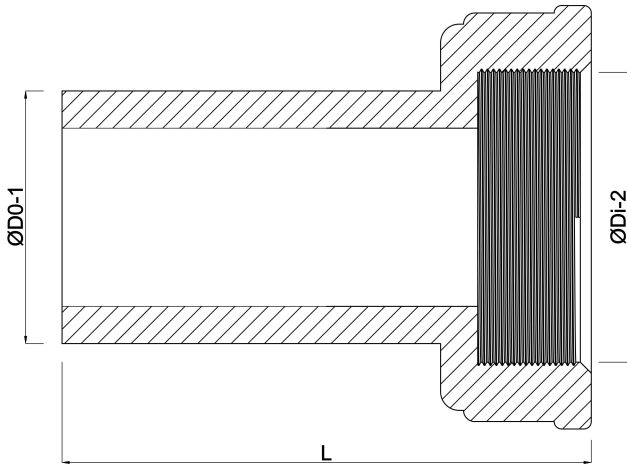

**VDL 2/3 union coupler PVC-U
32 mm x 1 1/4" spigot x female
threaded nut 16bar grey
(0100925)**

V-L Van de Lande

TECHNICAL SPECIFICATIONS

Colour	grey
Material	PVC-U
Material seal	EPDM
Connection	spigot x female threaded nut
Size	32 mm x 1 1/4"
Pressure	16 bar

DIMENSIONS

L	78 mm
Lb	65 mm
Mold	hand formed
ØDi-2	1 1/4 "
ØDo-1	32 mm

Last modified date: 22/05/2026

Bosta UK Ltd.
Reflection House
Olding Road
Bury St. Edmunds
Suffolk
IP33 3TA
T +44 (0) 1284 716580
E enquiries@bosta.co.uk
<http://www.bosta.com>