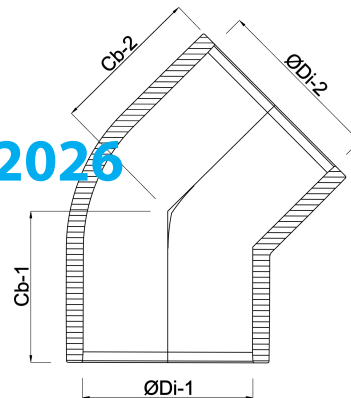

TECHNICAL SPECIFICATIONS

Colour	grey
Material	PVC-U
Size	315 mm
Connection	glue socket
Pressure	10 bar

DIMENSIONS

Cb-1	239 mm
Cb-2	239 mm
ØDi-1	315 mm
ØDi-2	315 mm
β	45 °

Last modified date: 14/03/2026

Bosta UK Ltd.
Reflection House
Olding Road