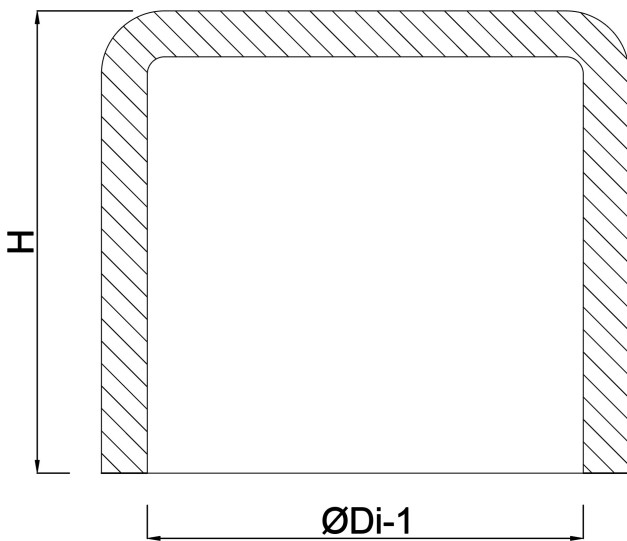

Drainage cap PVC-U 250 mm glue socket grey KOMO (7016251)

TECHNICAL SPECIFICATIONS

Colour	grey
Material	PVC-U
Connection	glue socket
Size	250 mm

DIMENSIONS

H	258 mm
ØDi-1	250 mm

Last modified date: 23/05/2026