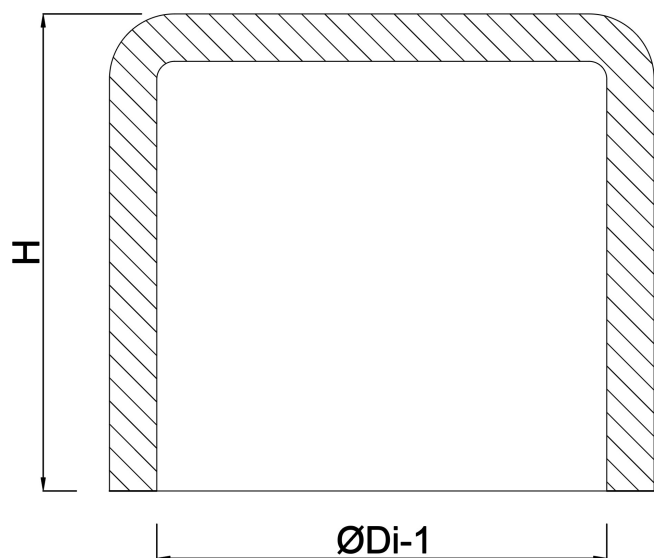

Drainage cap PVC-U 250 mm glue socket grey KOMO (7016251)

TECHNICAL SPECIFICATIONS

Colour	grey
Material	PVC-U
Connection	glue socket
Size	250 mm

DIMENSIONS

H	258 mm
ØDi-1	250 mm

Last modified date: 13/03/2026