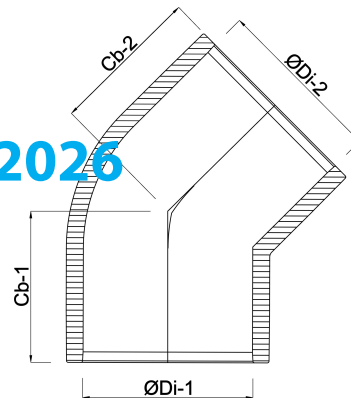

VDL Elbow 45° PVC-U 400 mm glue socket 6bar grey (0100019)

VL Van de Lande

TECHNICAL SPECIFICATIONS

Colour grey

Material PVC-U

Size 400 mm

Connection glue socket

Pressure 6 bar

DIMENSIONS

Cb-1 293.5 mm

Cb-2 293.5 mm

ØDi-1 400 mm

ØDi-2 400 mm

β 45 °

Last modified date: 14/03/2026

Bosta UK Ltd.
Reflection House
Olding Road