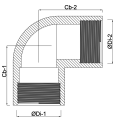

# TECHNICAL SPECIFICATIONS

Material	cast iron
Surface treatment	galvanised
Approval	DVGW
Connection	female thread
Fitting nr.	Nr. 2
Temperature range	-20°C - 120°C
Pressure	25 bar
Size	2"

## DIMENSIONS

Cb-1	140 mm
Cb-2	140 mm
ØDi-1	2 "
ØDi-2	2 "
β	90 °

**Last modified date: 13/03/2026**

Bosta UK Ltd.  
Reflection House  
Olding Road  
Bury St. Edmunds  
Suffolk  
IP33 3TA  
T +44 (0) 1284 716580  
E [enquiries@bosta.co.uk](mailto:enquiries@bosta.co.uk)  
<http://www.bosta.com>