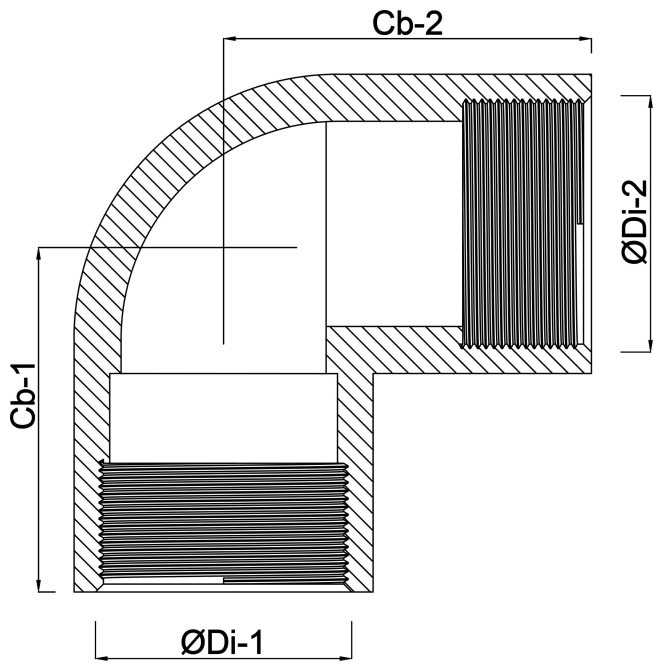

Profec Nr. 90 Elbow 90° brass
3/8" female thread 30bar
(0710285)

TECHNICAL SPECIFICATIONS

Material	brass
Connection	female thread
Fitting nr.	Nr. 90
Size	3/8"
Max. temperature	120 °C
Pressure	30 bar
Max. temp.	120 °C

DIMENSIONS

Cb-1	20 mm
Cb-2	20 mm
F-1	13 mm
F-2	13 mm
ØDi-1	3/8 "
ØDi-2	3/8 "
β	90 °

Last modified date: 13/03/2026

Bosta UK Ltd.
Reflection House
Olding Road
Bury St. Edmunds
Suffolk
IP33 3TA
T +44 (0) 1284 716580
E enquiries@bosta.co.uk
<http://www.bosta.com>