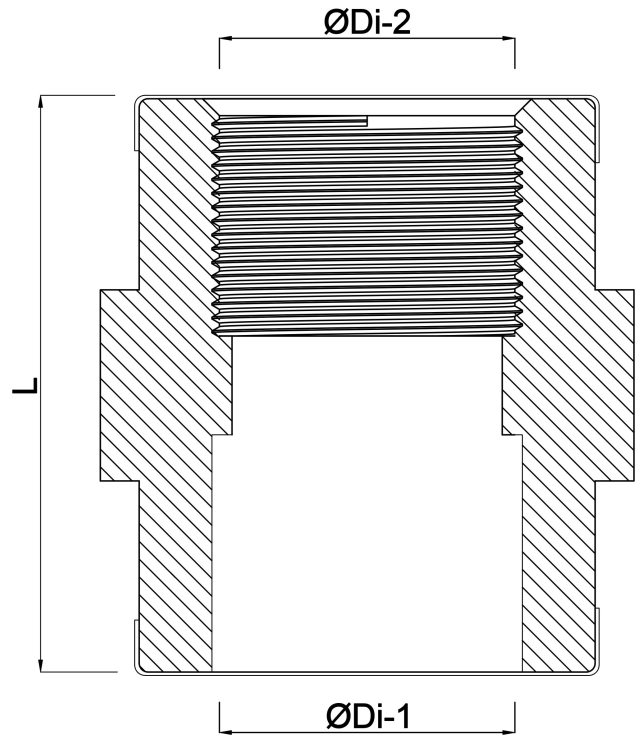

**VDL Adaptor socket PVC-U 63  
mm x 1 1/2" glue socket x  
female thread 16bar grey  
(0110827)**

**V-L Van de Lande**

# TECHNICAL SPECIFICATIONS

Colour	grey
Material	PVC-U
Size	63 mm x 1 1/2"
Connection	glue socket x female thread
Pressure	16 bar

## DIMENSIONS

F-1	25 mm
F-2	25 mm
L	68 mm
ØDi-1	63 mm
ØDi-2	1 1/2 "

**Last modified date: 24/05/2026**

Bosta UK Ltd.  
Reflection House  
Olding Road  
Bury St. Edmunds  
Suffolk  
IP33 3TA  
T +44 (0) 1284 716580  
E [enquiries@bosta.co.uk](mailto:enquiries@bosta.co.uk)  
<http://www.bosta.com>