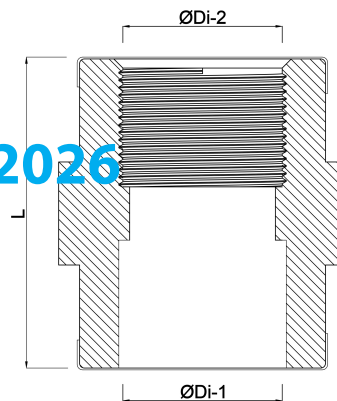

**VDL Adaptor socket PVC-U 63  
mm x 1 1/2" glue socket x  
female thread 16bar grey  
(0110827)**

**V-L Van de Lande**

# TECHNICAL SPECIFICATIONS

Colour	grey
Material	PVC-U
Size	63 mm x 1 1/2"
Connection	glue socket x female thread
Pressure	16 bar

## DIMENSIONS

F-1	25 mm
F-2	25 mm
L	68 mm
ØDi-1	63 mm
ØDi-2	1 1/2 "

**Last modified date: 14/03/2026**

Bosta UK Ltd.  
Reflection House  
Olding Road

Bury St. Edmunds  
Suffolk  
IP33 3TA  
T +44 (0) 1284 716580  
E [enquiries@bosta.co.uk](mailto:enquiries@bosta.co.uk)  
<http://www.bosta.com>