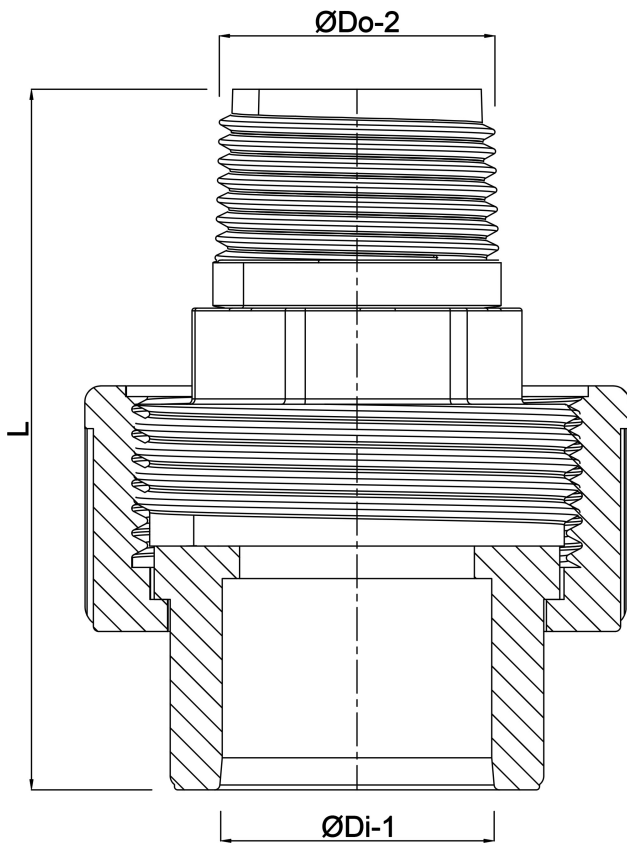

**Profec Union adaptor
PVC/stainless steel 316 20 mm
x 1/2" glue socket x male
thread 10bar grey (0102110)**

TECHNICAL SPECIFICATIONS

Colour	grey
Material	PVC/stainless steel 316
Material seal	EPDM
Connection	glue socket x male thread
Pressure	10 bar
Size	20 mm x 1/2"

DIMENSIONS

L	65.4 mm
ØDi-1	20 mm
ØDo-2	1/2 "

Last modified date: 22/05/2026

Bosta UK Ltd.
Reflection House
Olding Road
Bury St. Edmunds
Suffolk
IP33 3TA
T +44 (0) 1284 716580
E enquiries@bosta.co.uk
<http://www.bosta.com>