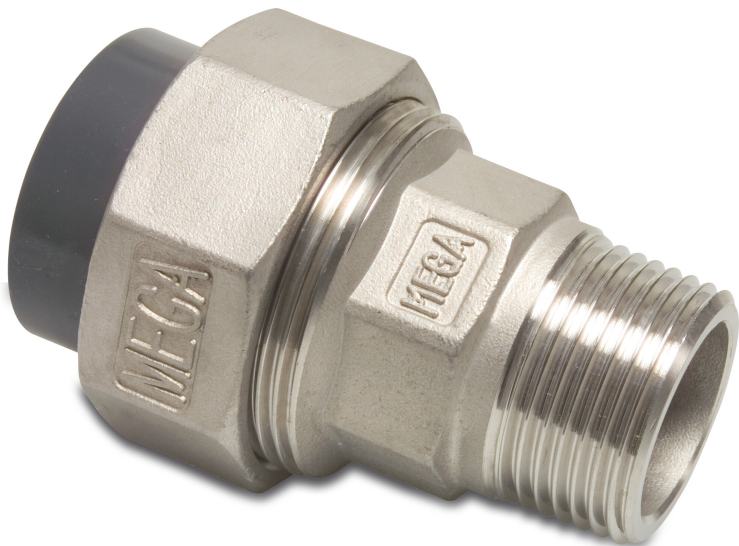

**Profec Union adaptor
PVC/stainless steel 316 20 mm
x 1/2" glue socket x male
thread 10bar grey (0102110)**

TECHNICAL SPECIFICATIONS

Colour	grey
Material	PVC/stainless steel 316
Material seal	EPDM
Connection	glue socket x male thread
Pressure	10 bar
Size	20 mm x 1/2"

DIMENSIONS

L	65.4 mm
ØDi-1	20 mm
ØDo-2	1/2 "

Last modified date: 22/05/2026

Bosta UK Ltd.
Reflection House
Olding Road
Bury St. Edmunds
Suffolk
IP33 3TA
T +44 (0) 1284 716580
E enquiries@bosta.co.uk
<http://www.bosta.com>