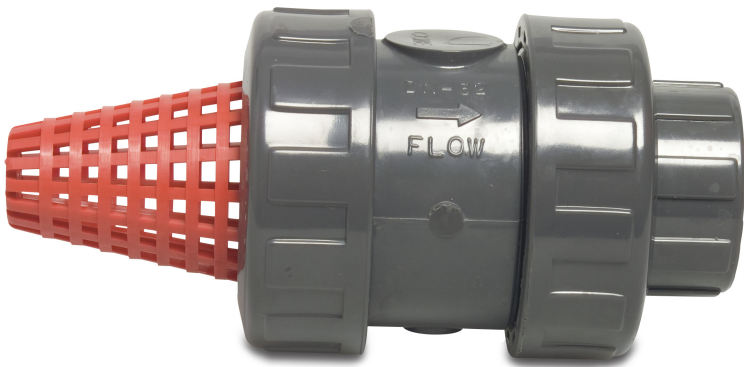

Profec Foot valve spring loaded PVC-U 90 mm glue socket 10bar DN80 grey (0111537)

TECHNICAL SPECIFICATIONS

Colour	grey
Material	PVC-U
Material (spring)	stainless steel 302
Material housing	PVC-U
Material seal	EPDM
Connection	glue socket
Temperature range	0°C - 60°C
Opening pressure	0,1 bar
Size	90 mm
Length	362 mm
DN	80
Outer ø	179 mm
Pressure	10 bar

DIMENSIONS

L	362 mm
L1	51 mm

Last modified date: 23/05/2026

Bosta UK Ltd.
Reflection House
Olding Road
Bury St. Edmunds
Suffolk
IP33 3TA
T +44 (0) 1284 716580
E enquiries@bosta.co.uk
<http://www.bosta.com>