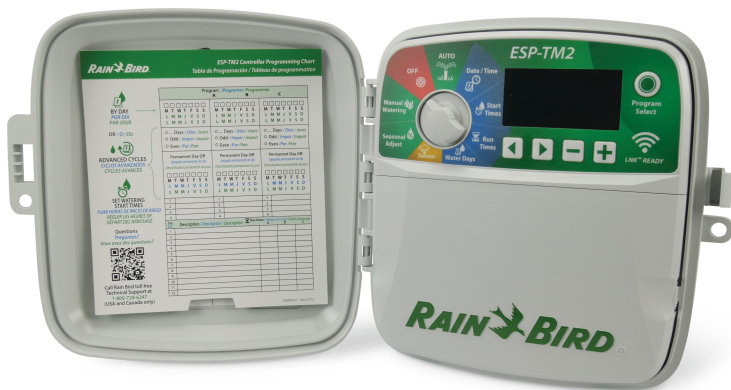

Rain Bird Irrigation controller 24VAC white type ESP-TM2 Wi- Fi compatible 12 stations (7027384)

RAIN BIRD

TECHNICAL SPECIFICATIONS

Colour	white
Type	ESP-TM2
Type	Wi-Fi compatible
Height	200 mm
IP value	IP24
Voltage	24VAC
Number of Stations	12

PRODUCT INFORMATION

The Rain Bird irrigation controller, type ESP-TM2 comes in models with 4, 6, 8 and 12 stations. Comes with a new dial control similar to that of the Hunter's X-Core. Suitable for both outdoor and indoor installations ideal for small and medium gardens. Delivered with a wall-mount case, screws and anchor shields. Compatible with the LNK WI-FI 2 module in order to allow remote control of the controller via the app.