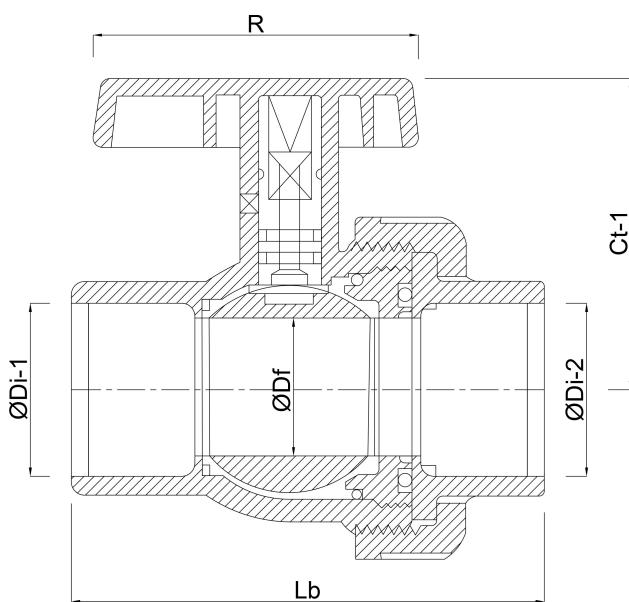

Material housing PVC-U

Material seal EPDM

Connection glue socket

Temperature range 0°C - 60°C

Pressure 16 bar

Size 20 mm

DN 15

## DIMENSIONS

Ct-1 50 mm

Lb 77 mm

R 82 mm

ØDf 15 mm

ØDi-1 20 mm

ØDi-2 20 mm

**Last modified date: 25/05/2026**