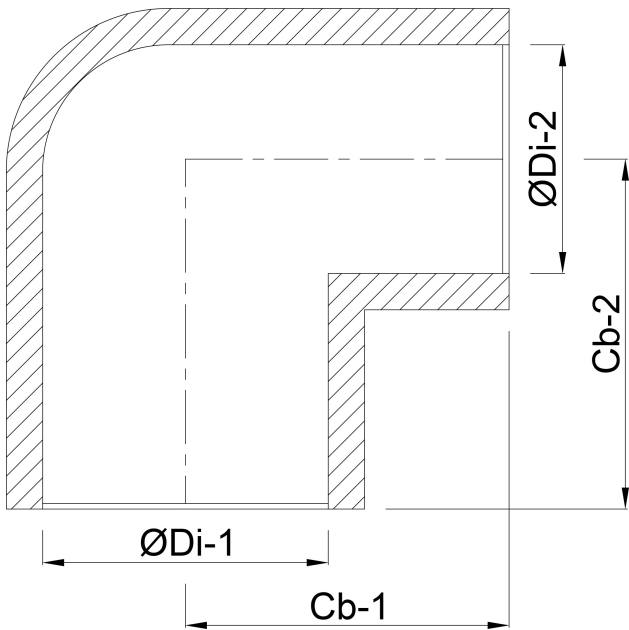

Last modified date: 23/05/2026

Bosta UK Ltd.
Reflection House
Olding Road
Bury St. Edmunds
Suffolk
IP33 3TA
T +44 (0) 1284 716580
E enquiries@bosta.co.uk
<http://www.bosta.com>