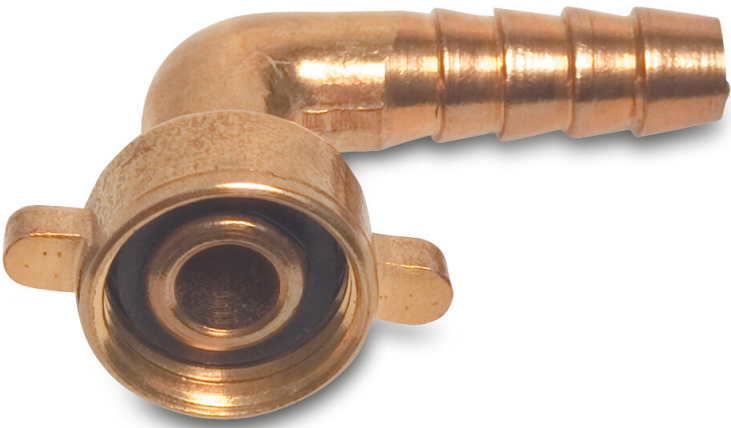

**Profec Hose tail 2/3 union
adaptor elbow 90° brass 1/2" x
10 mm female threaded nut x
hose tail type flat seal
(0423360)**

TECHNICAL SPECIFICATIONS

Type	flat seal
Material	brass
Material seal	EPDM
Connection	female threaded nut x hose tail
Max. temperature	120 °C
Max. temp.	120 °C
Size	1/2" x 10 mm

DIMENSIONS

Cb-1	40 mm
Cb-2	24.7 mm
F-1	8 mm
Hn	8.3 mm
P-1	25 mm
ØDi-1	1/2 "
ØDo-2	10 mm
β	90 °

Last modified date: 23/05/2026

Bosta UK Ltd.
Reflection House
Olding Road
Bury St. Edmunds
Suffolk
IP33 3TA
T +44 (0) 1284 716580
E enquiries@bosta.co.uk
<http://www.bosta.com>