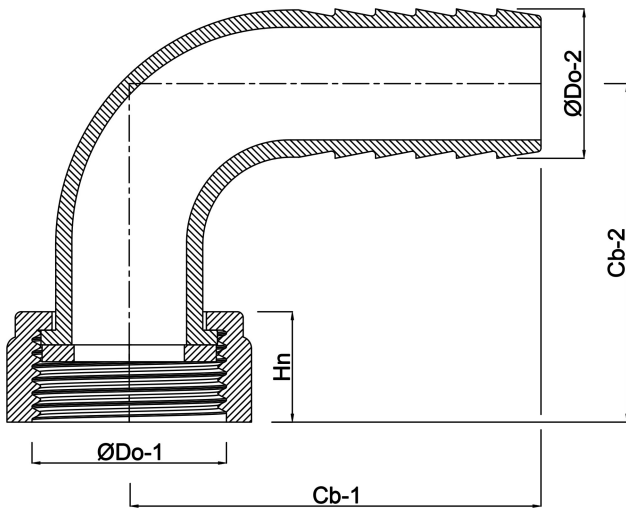

**Profec Hose tail 2/3 union
adaptor elbow 90° brass 1/2" x
10 mm female threaded nut x
hose tail type flat seal
(0423360)**

TECHNICAL SPECIFICATIONS

Type	flat seal
Material	brass
Material seal	EPDM
Connection	female threaded nut x hose tail
Max. temperature	120 °C
Max. temp.	120 °C
Size	1/2" x 10 mm

DIMENSIONS

Cb-1	40 mm
Cb-2	24.7 mm
F-1	8 mm
Hn	8.3 mm
P-1	25 mm
ØDi-1	1/2 "
ØDo-2	10 mm
β	90 °

Last modified date: 23/05/2026

Bosta UK Ltd.
Reflection House
Olding Road
Bury St. Edmunds
Suffolk
IP33 3TA
T +44 (0) 1284 716580
E enquiries@bosta.co.uk
<http://www.bosta.com>