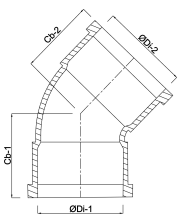

**Profec Long bend 45° PVC-U
140 mm glue socket 12,5bar
grey type made from tubing
(0110219)**

TECHNICAL SPECIFICATIONS

Colour	grey
Type	made from tubing
Material	PVC-U
Connection	glue socket
Size	140 mm
Pressure	12,5 bar

DIMENSIONS

Cb-1	190 mm
Cb-2	190 mm
Mold	hand formed
ØDi-1	140 mm
ØDi-2	140 mm
β	45 °

Last modified date: 13/03/2026

Bosta UK Ltd.
Reflection House
Olding Road
Bury St. Edmunds
Suffolk
IP33 3TA
T +44 (0) 1284 716580
E enquiries@bosta.co.uk
<http://www.bosta.com>