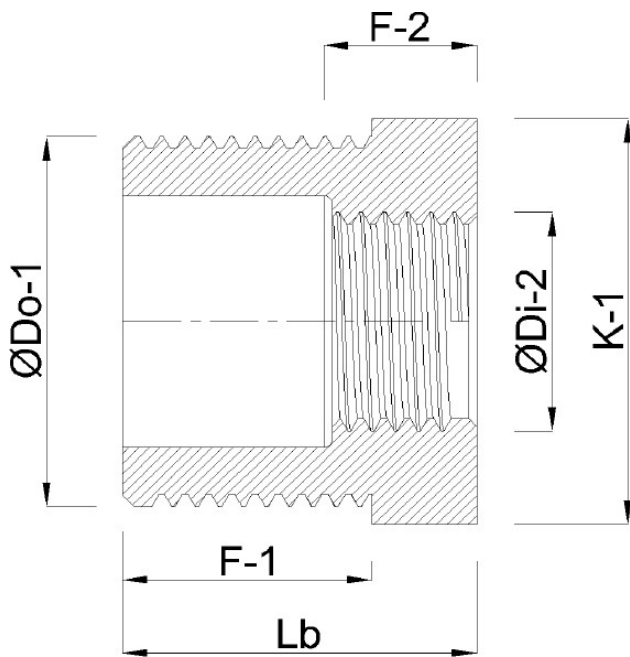

**Profec Nr. 241 Reducer bush  
stainless steel 316 2 1/2" x 2"  
male thread x female thread  
16bar (0080105)**

# TECHNICAL SPECIFICATIONS

Material	stainless steel 316
Connection	male thread x female thread
Fitting nr.	Nr. 241
Pressure	16 bar
Max. temp.	100 °C
Size	2 1/2" x 2"

## DIMENSIONS

F-1	27 mm
F-2	10.8 mm
K-1	34 mm
Lb	34 mm
ØDi-2	2 "
ØDo-1	2 1/2 "

**Last modified date: 22/06/2026**

Bosta UK Ltd.  
Reflection House  
Olding Road  
Bury St. Edmunds  
Suffolk  
IP33 3TA  
T +44 (0) 1284 716580  
E [enquiries@bosta.co.uk](mailto:enquiries@bosta.co.uk)  
<http://www.bosta.com>