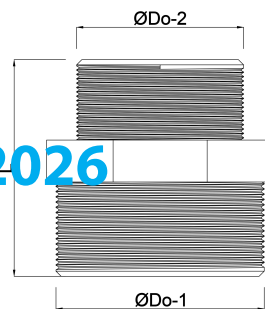

**Profec Reducing nipple  
hexagonal PVC-U 2 1/2" x 2"  
male thread 10bar grey  
(0100186)**

# TECHNICAL SPECIFICATIONS

Colour	grey
Material	PVC-U
Connection	male thread
Pressure	10 bar
Size	2 1/2" x 2"

## DIMENSIONS

F-1	30 mm
F-2	26 mm
K-1	78 mm
L	72 mm
ØDo-1	2 1/2 "
ØDo-2	2 "

Last modified date: 14/03/2026

Bosta UK Ltd.  
Reflection House  
Olding Road  
Bury St. Edmunds  
Suffolk  
IP33 3TA  
T +44 (0) 1284 716580  
E [enquiries@bosta.co.uk](mailto:enquiries@bosta.co.uk)  
<http://www.bosta.com>