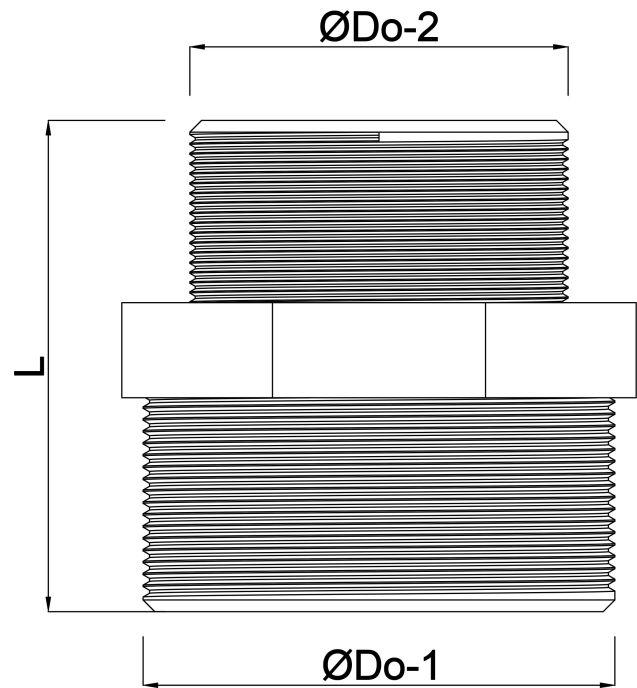

**Profec Reducing nipple
hexagonal PVC-U 2 1/2" x 2"
male thread 10bar grey
(0100186)**

TECHNICAL SPECIFICATIONS

Colour grey

Material PVC-U

Connection male thread

Pressure 10 bar

Size 2 1/2" x 2"

DIMENSIONS

F-1 30 mm

F-2 26 mm

K-1 78 mm

L 72 mm

ØDo-1 2 1/2 "

ØDo-2 2 "

Last modified date: 26/05/2026

Bosta UK Ltd.
Reflection House
Olding Road
Bury St. Edmunds
Suffolk
IP33 3TA
T +44 (0) 1284 716580
E enquiries@bosta.co.uk
<http://www.bosta.com>