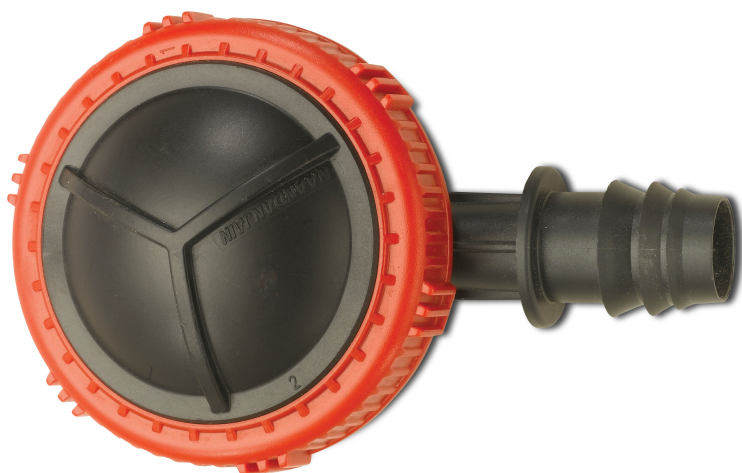

NaanDan Lateral Flush Valve plastic 16 mm barbed 0,5 - 3bar red/black (7020495)

NaanDan
by Rivulis

TECHNICAL SPECIFICATIONS

Colour	red/black
--------	-----------

Material	plastic
----------	---------

Pressure	0,5 - 3 bar
----------	-------------

Rec. press.	0.5 - 3.0 bar
-------------	---------------

Size	16 mm
------	-------

Connection	barbed
------------	--------

PRODUCT INFORMATION

The Lateral Flush Valve will prevent manual cleaning of your laterals by automatically flushing them at the beginning of every irrigation cycle for 15 - 25 seconds.