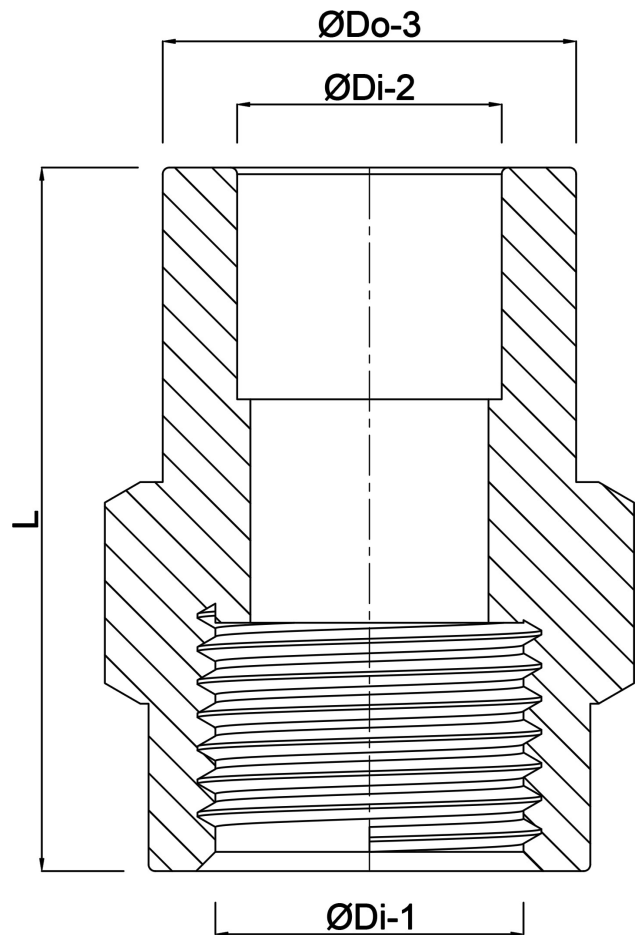

**Profec Adaptor socket PVC-U
40/50 mm x 2" glue socket/glue
spigot x female thread 10bar
grey (0100264)**

TECHNICAL SPECIFICATIONS

Colour	grey
Material	PVC-U
Connection	glue socket/glue spigot x female thread
Pressure	10 bar
Size	40/50 mm x 2"

DIMENSIONS

F-2	29 mm
L	69 mm
P-1	26 mm
ØDi-1	2 "
ØDi-2	40 mm
ØDo-3	50 mm

Last modified date: 22/05/2026

Bosta UK Ltd.
Reflection House
Olding Road
Bury St. Edmunds
Suffolk
IP33 3TA
T +44 (0) 1284 716580
E enquiries@bosta.co.uk
<http://www.bosta.com>