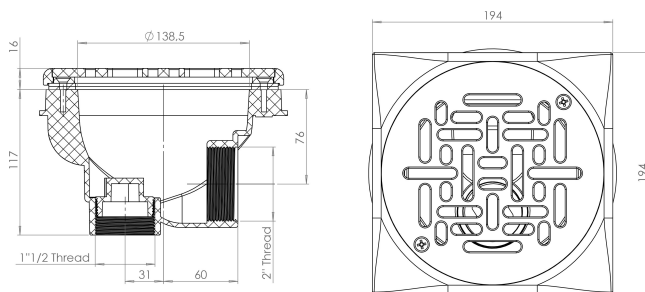

Weltico Main drain 1 1/2" x 2" female thread white type Design (7040038)

weltico

TECHNICAL SPECIFICATIONS

Colour	white
Type	Design
Connection	female thread
Suitable for	liner and concrete pools
Size	1 1/2" x 2"
Length	194 mm
Inner ø	138,5 mm
Width	194 mm