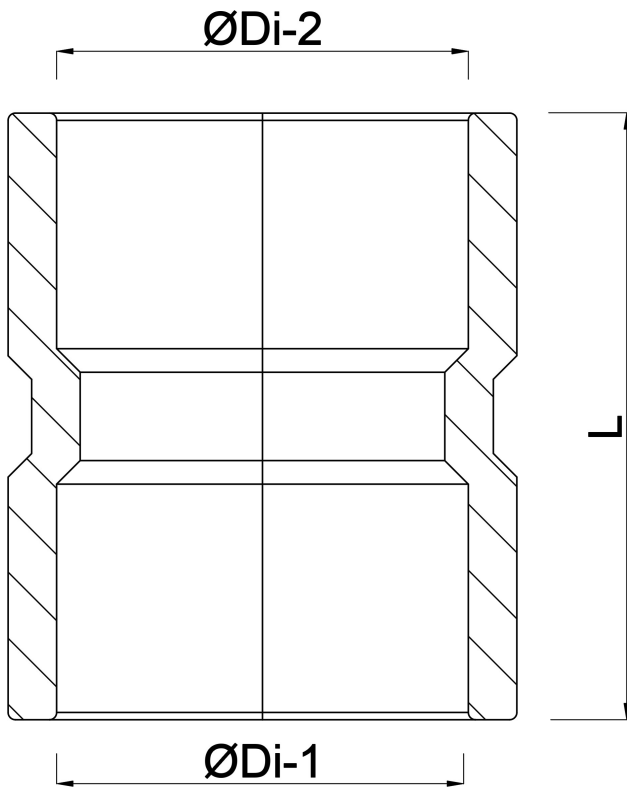

**Drainage socket PVC-U 315
mm glue socket grey KOMO**
(0360109)

TECHNICAL SPECIFICATIONS

Colour grey

Material PVC-U

Connection glue socket

Size 315 mm

DIMENSIONS

L 350 mm

ØDi-1 315 mm

ØDi-2 315 mm

Last modified date: 23/05/2026

Bosta UK Ltd.
Reflection House
Olding Road
Bury St. Edmunds
Suffolk
IP33 3TA
T +44 (0) 1284 716580
E enquiries@bosta.co.uk
<http://www.bosta.com>