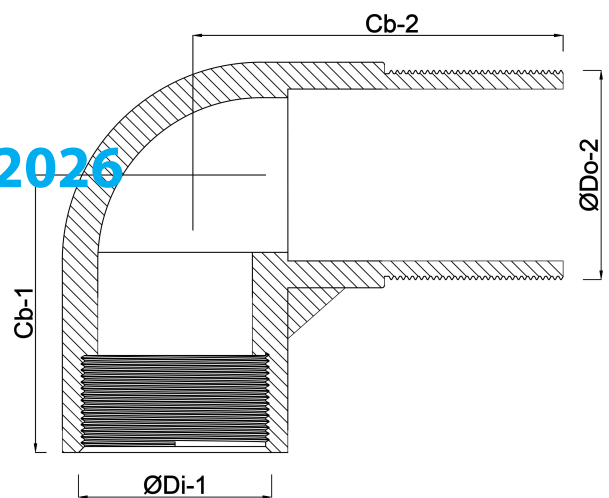

Profec Adaptor elbow 90° PVC-U 40 mm x 1 1/2" glue socket x male thread 10bar grey
(0110144)

TECHNICAL SPECIFICATIONS

Colour	grey
Material	PVC-U
Connection	glue socket x male thread
Pressure	10 bar
Size	40 mm x 1 1/2"

DIMENSIONS

Cb-1	47 mm
Cb-2	49 mm
ØDi-1	40 mm
ØDo-1	1 1/2 "

Last modified date: 13/03/2026

Bosta UK Ltd.
Reflection House
Olding Road
Bury St. Edmunds
Suffolk

IP33 3TA
T +44 (0) 1284 716580
E enquiries@bosta.co.uk
<http://www.bosta.com>