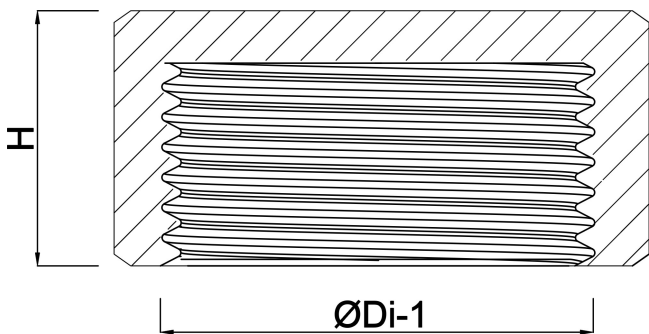

Cap PP 1/2" female thread 10bar beige (0330436)

TECHNICAL SPECIFICATIONS

Colour	beige
Material	PP
Connection	female thread
Pressure	10 bar
Size	1/2"

DIMENSIONS

ØDi-1	1/2 "
ØDo-1	37 mm
H	21 mm

Last modified date: 02/10/2025