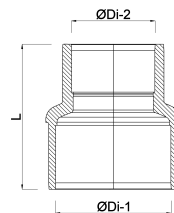

**VDL Reducer socket PVC-U 200  
mm x 125 mm glue socket 6bar  
grey type made from tubing  
(7002472)**

**V-L** Van de Lande

# TECHNICAL SPECIFICATIONS

Colour	grey
Type	made from tubing
Material	PVC-U
Size	200 mm x 125 mm
Connection	glue socket
Pressure	6 bar

# DIMENSIONS

Mold	hand formed
L	303 mm
ØDi-1	200 mm
ØDi-2	125 mm
P-1	111 mm
P-2	72 mm

**Last modified date: 05/10/2025**

Bosta UK Ltd.  
Reflection House  
Olding Road  
Bury St. Edmunds  
Suffolk  
IP33 3TA  
T +44 (0) 1284 716580  
E [enquiries@bosta.co.uk](mailto:enquiries@bosta.co.uk)  
<http://www.bosta.com>