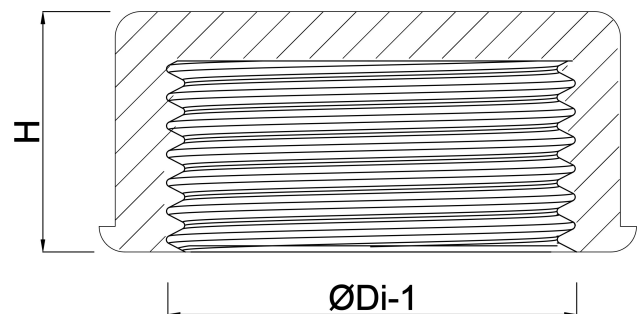

VDL Cap PVC-U 4" female thread 6bar grey type plain (0100781)

VL Van de Lande

TECHNICAL SPECIFICATIONS

Colour	grey
Type	plain
Material	PVC-U
Material seal	EPDM
Connection	female thread
Size	4"
Pressure	6 bar

DIMENSIONS

F-1	41 mm
H	37 mm
ØDi-1	4"

Last modified date: 24/05/2026

Bosta UK Ltd.
Reflection House
Olding Road
Bury St. Edmunds
Suffolk
IP33 3TA
T +44 (0) 1284 716580
E enquiries@bosta.co.uk
<http://www.bosta.com>