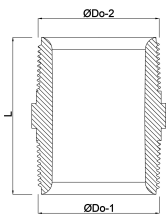

Profec Nr. 280 Nipple stainless steel 316 2" male thread 16bar (0080168)

TECHNICAL SPECIFICATIONS

Material stainless steel 316

Connection male thread

Fitting nr. Nr. 280

Pressure 16 bar

Max. temp. 100 °C

Size 2"

DIMENSIONS

K-1 61.2 mm

L 57 mm

ØDi-1 51.7 mm

ØDi-2 51.7 mm

ØDo-1 2"

ØDo-2 2"

Last modified date: 13/03/2026