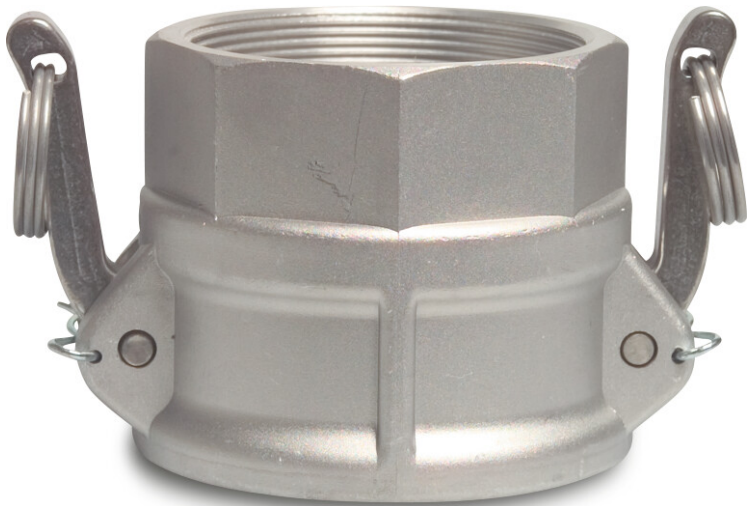

**Quick coupler aluminium 1  
1/4" female part Camlock x  
female thread 16bar type  
Camlock D (0431427)**

# TECHNICAL SPECIFICATIONS

Type	Camlock D
Material	aluminium
Connection	female part Camlock x female thread
Size	1 1/4"
Length	70,5 mm
Outer ø	58,4 mm
Pressure	16 bar

**Last modified date: 07/03/2026**

Bosta UK Ltd.  
Reflection House  
Olding Road  
Bury St. Edmunds  
Suffolk  
IP33 3TA  
T +44 (0) 1284 716580  
E [enquiries@bosta.co.uk](mailto:enquiries@bosta.co.uk)  
<http://www.bosta.com>