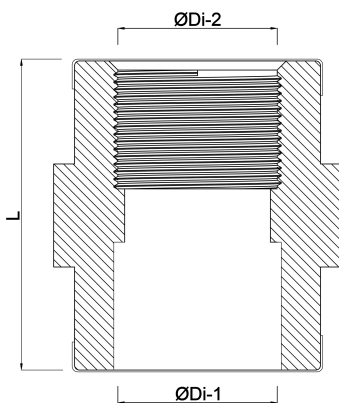

**Profec Adaptor socket PVC-U
40 mm x 1 1/4" glue socket x
female thread 16bar grey with
stainless steel ring type
reinforced (0110511)**

TECHNICAL SPECIFICATIONS

Colour	grey
Type	reinforced
Material	PVC-U
Feature	with stainless steel ring
Connection	glue socket x female thread
Size	40 mm x 1 1/4"
Pressure	16 bar

DIMENSIONS

L	50 mm
ØDi-1	40 mm
ØDi-2	1 1/4 "

Last modified date: 13/03/2026

Bosta UK Ltd.
Reflection House
Olding Road
Bury St. Edmunds
Suffolk
IP33 3TA
T +44 (0) 1284 716580
E enquiries@bosta.co.uk
<http://www.bosta.com>