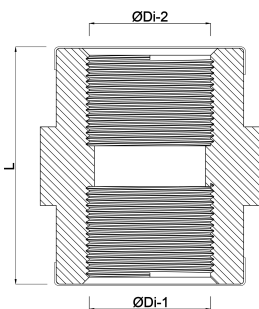

Profec Nr. 270 Socket brass
1/4" female thread 30bar
(0710367)

TECHNICAL SPECIFICATIONS

Material	brass
Connection	female thread
Fitting nr.	Nr. 270
Size	1/4"
Max. temperature	120 °C
Pressure	30 bar
Max. temp.	120 °C

DIMENSIONS

F-1	22 mm
L	22 mm
ØDi-1	1/4 "
ØDi-2	1/4 "

Last modified date: 13/03/2026

Bosta UK Ltd.
Reflection House
Olding Road
Bury St. Edmunds
Suffolk
IP33 3TA
T +44 (0) 1284 716580
E enquiries@bosta.co.uk
<http://www.bosta.com>