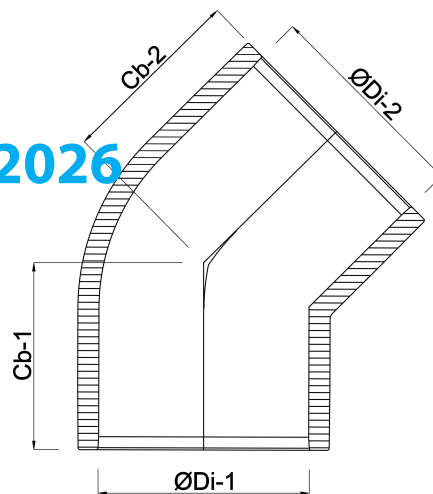

TECHNICAL SPECIFICATIONS

Colour	grey
Material	PVC-U
Connection	glue socket
Size	40 mm
Pressure	16 bar

DIMENSIONS

Cb-1	235 mm
Cb-2	235 mm
ØDi-1	40 mm
ØDi-2	40 mm

Last modified date: 13/03/2026

Bosta UK Ltd.
Reflection House
Olding Road
Bury St. Edmunds
Suffolk