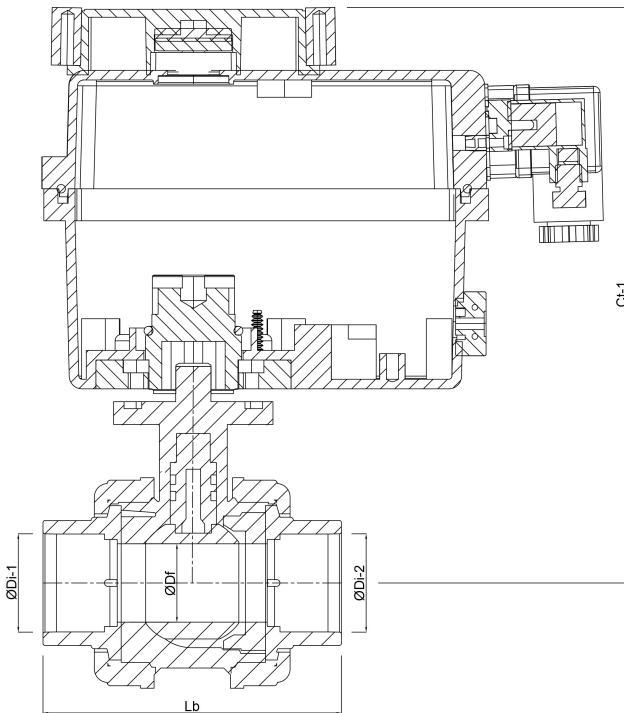

**Profec Ball valve PVC-U 40 mm
glue socket 16bar 24-
240VAC/VDC grey type Safe
600 with Actuator J4C S20
(7018921)**

TECHNICAL SPECIFICATIONS

Colour	grey
Type	Safe 600 with Actuator J4C S20
Material	PVC-U
Operation	actuator
Housing construction	3-part
Switching time	15 sec.
Material housing	PVC-U
Material seal	hytrel/EPDM
Connection	glue socket
Voltage	24-240VAC/VDC
Max. temperature	60 °C
Maximum ambient temperature -10 - +60 °C	
Pressure	16 bar
Size	40 mm

DIMENSIONS

Ct-1	256 mm
------	--------

Lb 149 mm

ØDf 32 mm

ØDi-1 40 mm

ØDi-2 40 mm

PRODUCT INFORMATION

Connection according to DIN 43650