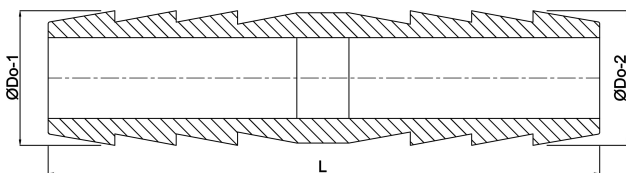

TECHNICAL SPECIFICATIONS

Material stainless steel 304

Connection hose tail

Size 150 mm

DIMENSIONS

L 220 mm

ØDo-1 150 mm

ØDo-2 150 mm

Last modified date: 25/05/2026

Bosta UK Ltd.
Reflection House
Olding Road
Bury St. Edmunds
Suffolk
IP33 3TA
T +44 (0) 1284 716580
E enquiries@bosta.co.uk
<http://www.bosta.com>