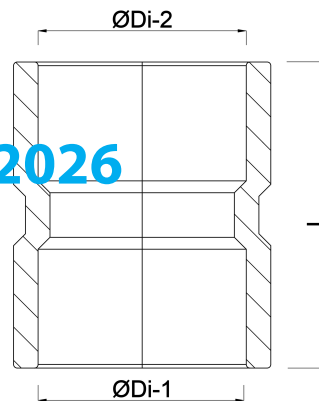

VDL Socket PVC-U 12 mm glue socket 16bar grey KIWA (7002902)

V-L Van de Lande

TECHNICAL SPECIFICATIONS

Colour	grey
Material	PVC-U
Approval	KIWA
Connection	glue socket
Size	12 mm
Pressure	16 bar

DIMENSIONS

L	27 mm
T	3 mm
ØDi-1	12 mm
ØDi-2	12 mm

Last modified date: 14/03/2026

Bosta UK Ltd.
Reflection House
Olding Road

Bury St. Edmunds
Suffolk
IP33 3TA
T +44 (0) 1284 716580
E enquiries@bosta.co.uk
<http://www.bosta.com>