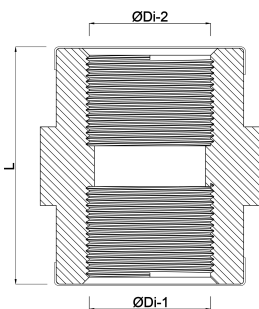

**Profec Nr. 270 Socket brass 1
1/2" female thread 30bar
(0710373)**

TECHNICAL SPECIFICATIONS

Material	brass
Connection	female thread
Fitting nr.	Nr. 270
Size	1 1/2"
Max. temperature	120 °C
Pressure	30 bar
Max. temp.	120 °C

DIMENSIONS

F-1	48 mm
L	48 mm
ØDi-1	1 1/2 "
ØDi-2	1 1/2 "

Last modified date: 13/03/2026

Bosta UK Ltd.
Reflection House
Olding Road
Bury St. Edmunds
Suffolk
IP33 3TA
T +44 (0) 1284 716580
E enquiries@bosta.co.uk
<http://www.bosta.com>