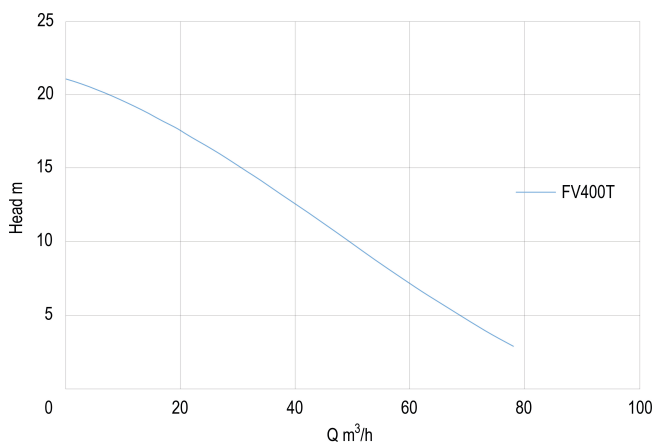

Size 2"

Float not included

DIMENSIONS

Cb-1 190 mm

H-1 690 mm

H-2 340 mm

L 720 mm

W-1 220 mm

Last modified date: 08/05/2026

Bosta UK Ltd.
Reflection House
Olding Road
Bury St. Edmunds
Suffolk