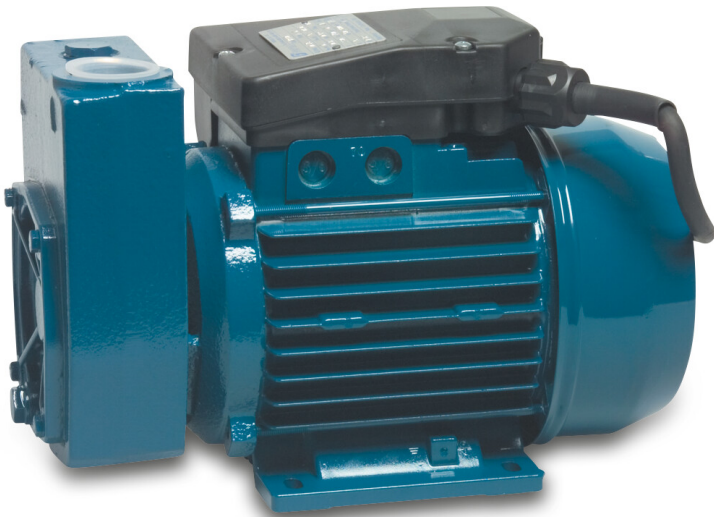

**Foras Fuel pump 1" female
thread 8bar 5A 230VAC blue
self priming type PC80M
(0940045)**

TECHNICAL SPECIFICATIONS

Colour blue

Pump body cast iron

Material impeller 1 brass

Model self priming

Connection female thread

Length 270 mm

Voltage 230VAC

Max. temperature 90 °C

Width 135 mm

Minimum medium temperature 0 °C
(continuous)

Height 170 mm

Max flow rate 2.7 m³/h

Pressure 8 bar

Packaging dimensions L/W/H 310 x 185 x 195 mm

Type PC80M

Output Power 0,8 HP

Size 1"

Weight 11.1 kg

Power 0.59 kW

MWC 46

Ampere 5 A