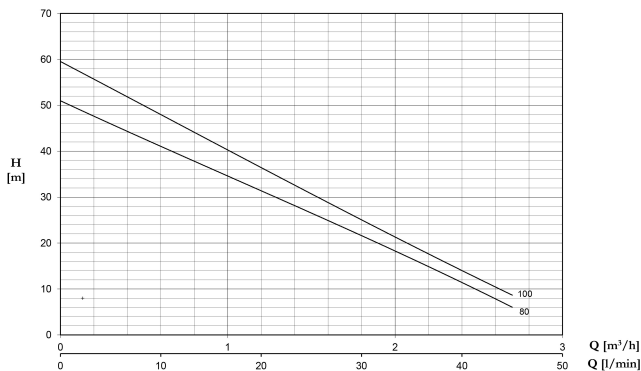

# TECHNICAL SPECIFICATIONS

Colour blue

Pump body cast iron

Material impeller 1 brass

Model self priming

Connection female thread

Length 270 mm

Voltage 230VAC

Max. temperature 90 °C

Width 135 mm

Minimum medium temperature 0 °C  
(continuous)

Height 170 mm

Max flow rate 2.7 m<sup>3</sup>/h

Pressure 8 bar

Packaging dimensions L/W/H 310 x 185 x 195 mm

Type PC80M

Output Power 0,8 HP

Size 1"

Weight 11.1 kg

Power 0.59 kW

MWC 46

Ampere 5 A