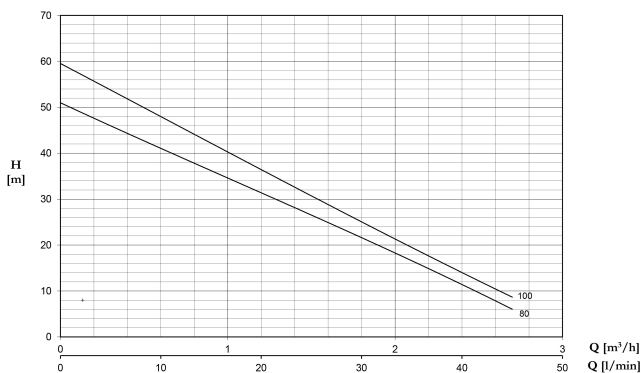

**Foras Fuel pump 1" female
thread 8bar 5A 230VAC blue
self priming type PC80M
(0940045)**

TECHNICAL SPECIFICATIONS

Colour blue

Pump body cast iron

Material impeller 1 brass

Model self priming

Connection female thread

Length 270 mm

Voltage 230VAC

Max. temperature 90 °C

Width 135 mm

Minimum medium temperature 0 °C
(continuous)

Height 170 mm

Max flow rate 2.7 m³/h

Pressure 8 bar

Packaging dimensions L/W/H 310 x 185 x 195 mm

Type PC80M

Output Power 0,8 HP

Size 1"

Weight 11.1 kg

Power 0.59 kW

MWC 46

Ampere 5 A