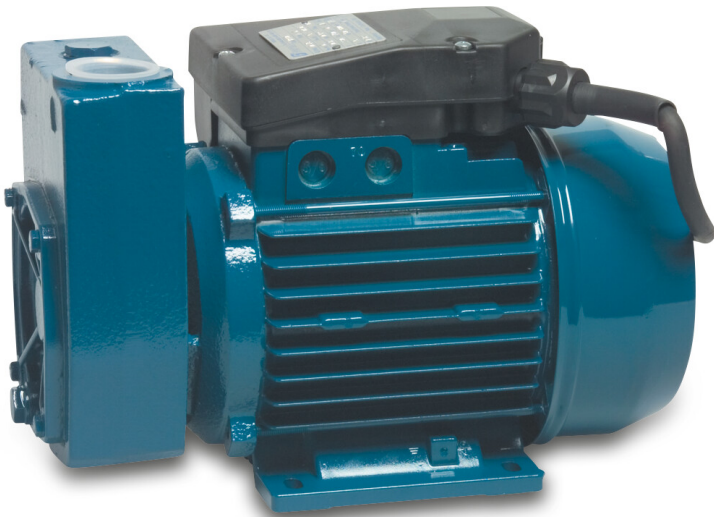

**Foras Fuel pump 1" female  
thread 8bar 5A 230VAC blue  
self priming type PC80M  
(0940045)**

# TECHNICAL SPECIFICATIONS

Colour blue

Pump body cast iron

Material impeller 1 brass

Model self priming

Connection female thread

Length 270 mm

Voltage 230VAC

Max. temperature 90 °C

Width 135 mm

Minimum medium temperature 0 °C  
(continuous)

Height 170 mm

Max flow rate 2.7 m<sup>3</sup>/h

Pressure 8 bar

Packaging dimensions L/W/H 310 x 185 x 195 mm

Type PC80M

Output Power 0,8 HP

Size 1"

Weight 11.1 kg

Power 0.59 kW

MWC 46

Ampere 5 A