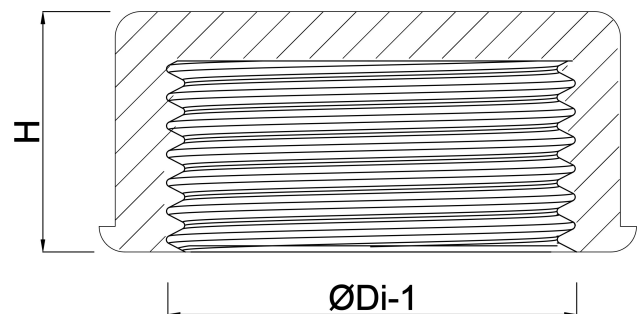

# VDL Cap PVC-U 2 1/2" female thread 10bar grey type round (0100779)

**VL** Van de Lande

# TECHNICAL SPECIFICATIONS

Colour	grey
Type	round
Material	PVC-U
Material seal	EPDM
Connection	female thread
Size	2 1/2"
Pressure	10 bar

## DIMENSIONS

F-1	31 mm
H	31 mm
ØDi-1	2 1/2"

**Last modified date: 25/05/2026**

Bosta UK Ltd.  
Reflection House  
Olding Road  
Bury St. Edmunds  
Suffolk  
IP33 3TA  
T +44 (0) 1284 716580  
E [enquiries@bosta.co.uk](mailto:enquiries@bosta.co.uk)  
<http://www.bosta.com>