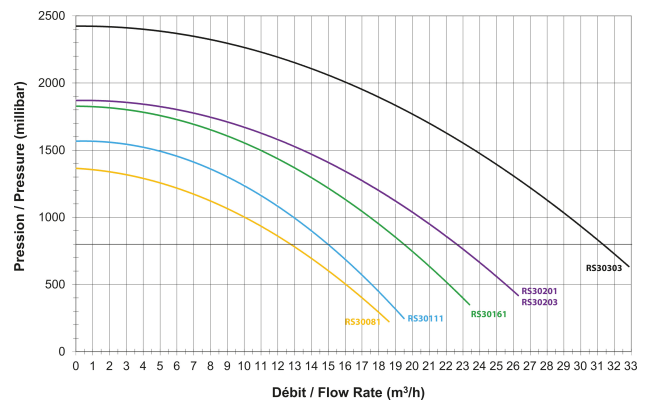

# TECHNICAL SPECIFICATIONS

Colour	black
Pump body	PP GF
Material impeller 1	noryl
Material seal	stainless steel 304
Connection	glue socket
Max. temperature	35 °C
Width	234 mm
Height	305 mm
Frequency	50 Hz
IP value	IP55
Type	RS II 30161
Capacity	18,75 m <sup>3</sup> /h
Output Power	1,5 HP
Size	63 mm
Length	594 mm
Voltage	230VAC
Weight	15 kg

Power 1.1 kW

Ampere 5,3 A

BEP Capacity 16.25

BEP Head 11.4