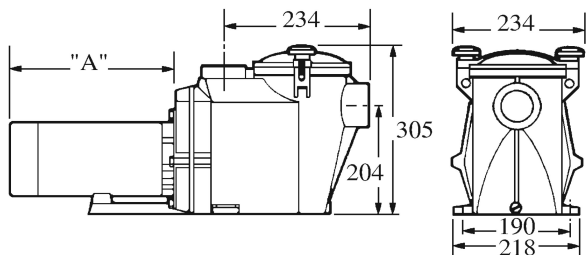

# TECHNICAL SPECIFICATIONS

Colour	black
Pump body	PP GF
Material impeller 1	noryl
Material seal	stainless steel 304
Connection	glue socket
Max. temperature	35 °C
Width	234 mm
Height	305 mm
Frequency	50 Hz
IP value	IP55
Type	RS II 30161
Capacity	18,75 m <sup>3</sup> /h
Output Power	1,5 HP
Size	63 mm
Length	594 mm
Voltage	230VAC
Weight	15 kg

Power 1.1 kW

Ampere 5,3 A

BEP Capacity 16.25

BEP Head 11.4

Features:

- Union connection: Glue socket 63 mm
- Salt water resistant to 0.4% (4gr/ltr)
- Exclusive by Bevo/Bosta
- 180 degrees rotatable box for convenient access
- Suitable for pools up to 100m<sup>3</sup>