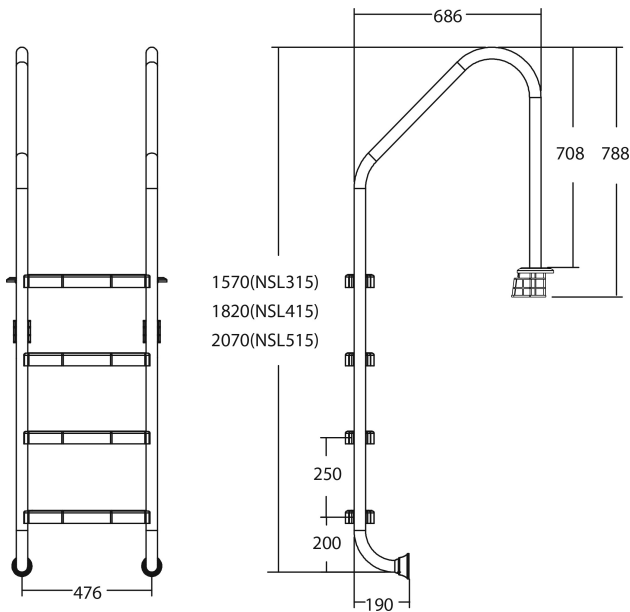

# Flotide Pool steps stainless steel 316 type anchor wide model 4 steps (7026930)

**FLOTIDE**

# TECHNICAL SPECIFICATIONS

Type anchor wide model

Material stainless steel 316

Number of Steps 4

## PRODUCT INFORMATION

Flotide pool ladder (wide model) is attached 496 mm behind the pool edge. All ladders include an anti-slip pad.

**Last modified date: 26/05/2026**

Bosta UK Ltd.  
Reflection House

Olding Road  
Bury St. Edmunds  
Suffolk  
IP33 3TA  
T +44 (0) 1284 716580  
E [enquiries@bosta.co.uk](mailto:enquiries@bosta.co.uk)  
<http://www.bosta.com>