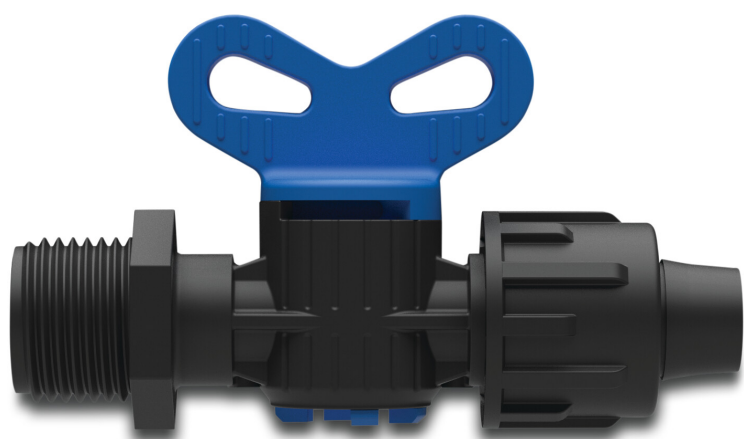

Plug valve PP 16 mm x 1/2"
quick joint x male thread 4bar
black (7038746)

TECHNICAL SPECIFICATIONS

Colour	black
Material	PP
Connection	quick joint x male thread
Pressure	4 bar
Size	16 mm x 1/2"

PRODUCT INFORMATION