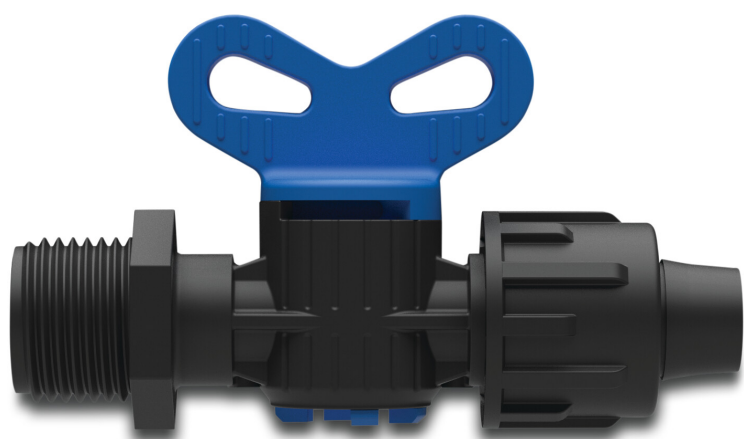

**Plug valve PP 16 mm x 1/2"**  
**quick joint x male thread 4bar**  
**black (7038746)**

# TECHNICAL SPECIFICATIONS

Colour	black
Material	PP
Connection	quick joint x male thread
Pressure	4 bar
Size	16 mm x 1/2"