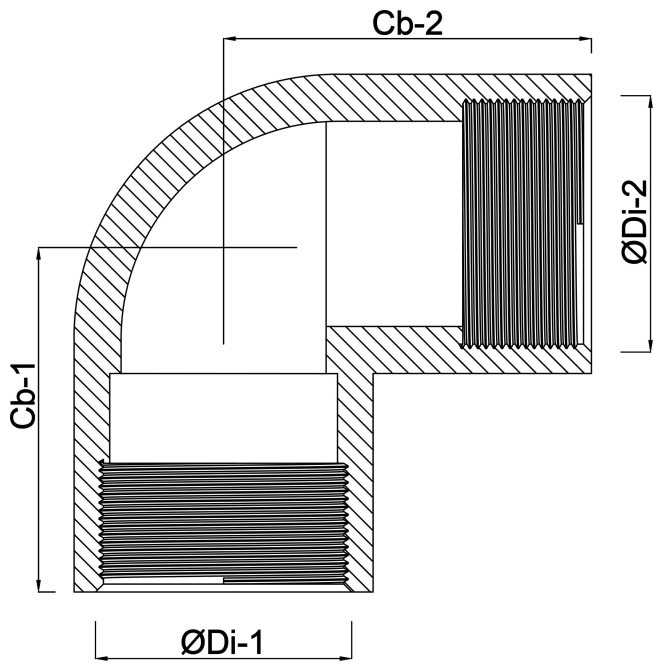

Profec Nr. 90 Elbow 90° brass
3/4" female thread 30bar
(0710287)

TECHNICAL SPECIFICATIONS

Material	brass
Connection	female thread
Fitting nr.	Nr. 90
Size	3/4"
Max. temperature	120 °C
Pressure	30 bar
Max. temp.	120 °C

DIMENSIONS

Cb-1	29 mm
Cb-2	29 mm
F-1	16.5 mm
F-2	16.5 mm
ØDi-1	3/4 "
ØDi-2	3/4 "
β	90 °

Last modified date: 13/03/2026

Bosta UK Ltd.
Reflection House
Olding Road
Bury St. Edmunds
Suffolk
IP33 3TA
T +44 (0) 1284 716580
E enquiries@bosta.co.uk
<http://www.bosta.com>