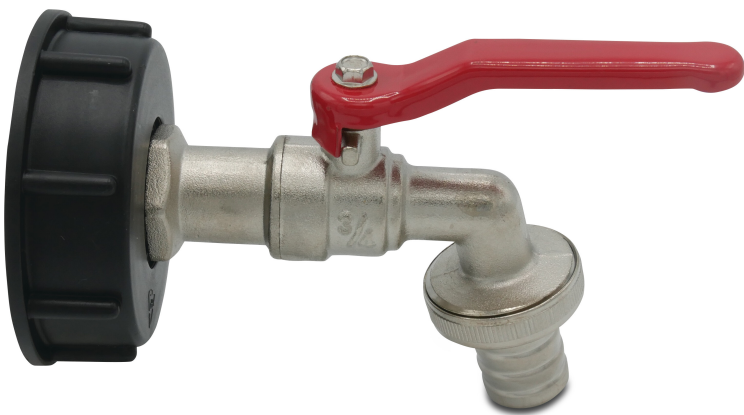

**Profec Bib tap set for IBC tank  
brass nickel plated S60 x 2" x  
3/4" male thread x hose tail  
(7020222)**

# TECHNICAL SPECIFICATIONS

Material	brass
Surface treatment	nickel plated
Operation	lever
Colour lever	red
Handle material	steel powdercoated
Material housing	brass
Material seal	PTFE
Connection	male thread x hose tail
Size	S60 x 2" x 3/4"