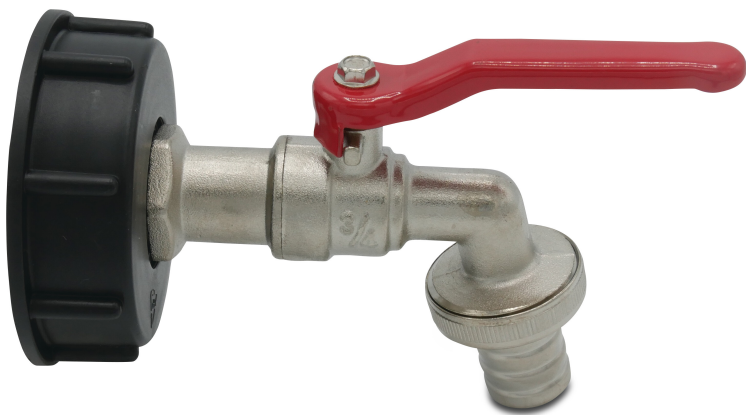

**Profec Bib tap set for IBC tank
brass nickel plated S60 x 2" x
3/4" male thread x hose tail
(7020222)**

TECHNICAL SPECIFICATIONS

| | |
|-------------------|-------------------------|
| Material | brass |
| Surface treatment | nickel plated |
| Operation | lever |
| Colour lever | red |
| Handle material | steel powdercoated |
| Material housing | brass |
| Material seal | PTFE |
| Connection | male thread x hose tail |
| Size | S60 x 2" x 3/4" |